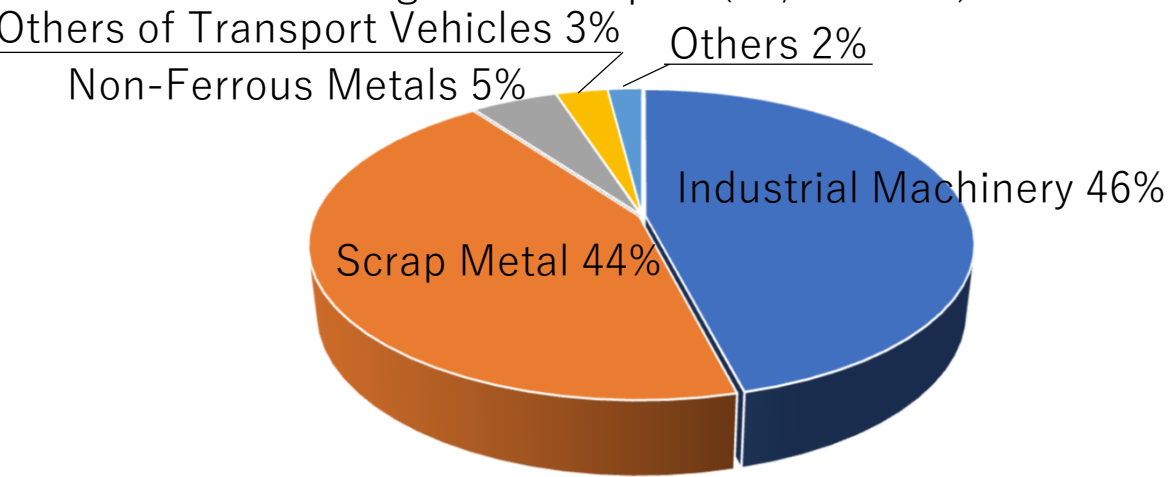

■ Port Statistics 2019

Foreign Trade Export (46,253 tons)

Foreign Trade Import (125,816 tons)

Domestic Trade Outbound (502,564 tons)

Domestic Trade Inbound (1,293,034 tons)