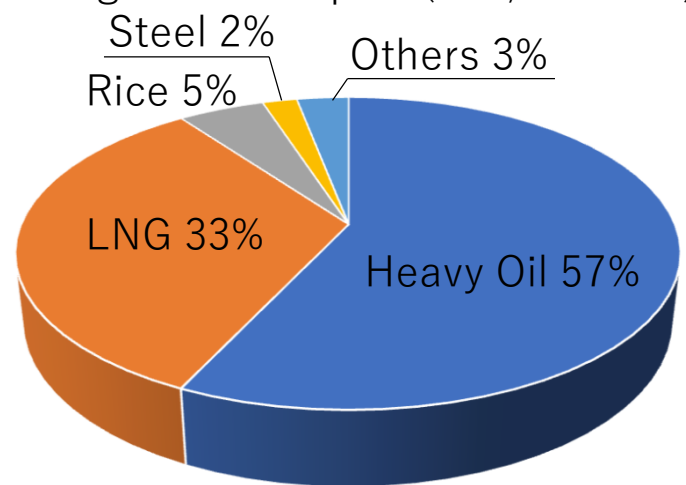

■ Port Statistics 2019

Foreign Trade Export (46,253 tons)

Foreign Trade Import (125,816 tons)

Domestic Trade Outbound (502,564 tons)

Domestic Trade Inbound (1,293,034 tons)