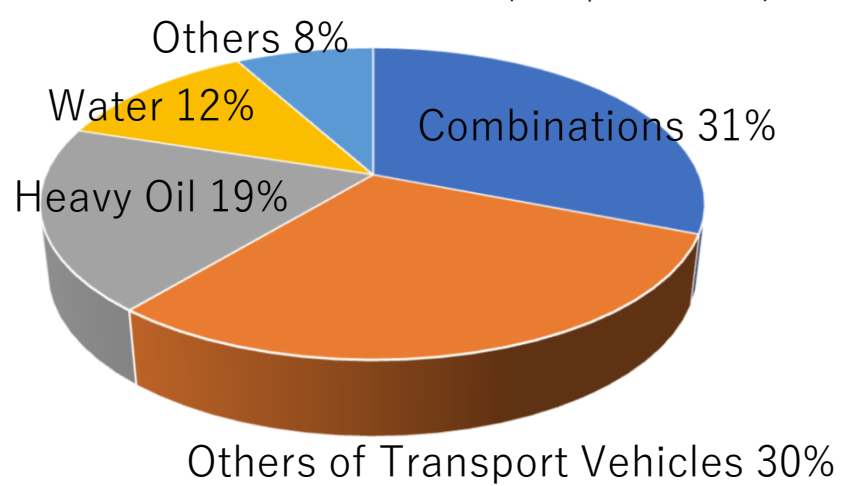

■ Port Statistics 2019

Foreign Trade Export (46,253 tons)

Foreign Trade Import (125,816 tons)

Domestic Trade Outbound (502,564 tons)

Domestic Trade Inbound (1,293,034 tons)